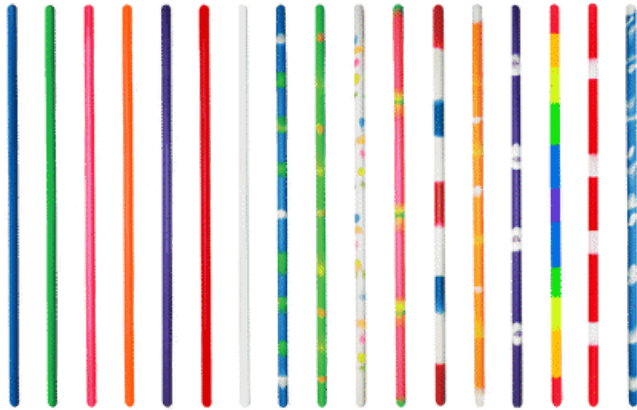

# UNL PRINT SERVICES – STRESS BALLS November 2022

<p><b>1. Emoticon Stress Ball (LSB-EM11 ARL)</b></p> <p><b>150 Pieces</b></p> <p><b>1 color</b></p> <p><b>Imprint Area: 1.5" dia</b></p>	 <p>Price includes your choice of any 1-color stock Emoticon Graphic PLUS your 1-color logo imprinted on the opposite side. One Emoticon Graphic per order</p> <p>Over 30 stock Emoticon Graphics to choose from</p>
<p><b>2. Mood Maniac Stress Reliever Wobbler Stressed (LGS-ST13 ARL)</b></p> <p><b>150 Pieces</b></p> <p><b>1 color</b></p> <p><b>Imprint area: 1" dia</b></p>	 <p>© Aritel</p>

**3. Bendeez Stress Reliever  
Stick (# 010201 Pro Inn)**

**150 Pieces**

**1 color**

**Imprint area: 5 1/2" x 3/16"**

**Get creative as you bend it into a myriad of shapes and relieve stress at the same time. A bendable is useful for physical therapy.**

**5. Stress Ball  
(LSB-SB03 ARL)**

**150 Pieces**

**1 color**

**Imprint area: 1.5" dia**

**The industry's largest color selection**

**Colors: Black, Blue, Brown, Burgundy, Cream, Green, Gray, Lime Green, Navy Blue, Orange, Pastel Blue, Pastel Green, Pastel Pink, Pastel Purple, Pink, Purple, Red, Teal, White, Yellow**

All natural and non-toxic.

12. Slo-Release  
Serenity Squishy  
#LSB-RS18 (Arl)

150 Pieces

1 Color

Imprint Area: 2 3/4" dia

- Round Slo-Release Polypropylene Serenity Squishy

Color: Black, Blue, Lime Green, Red, Yellow