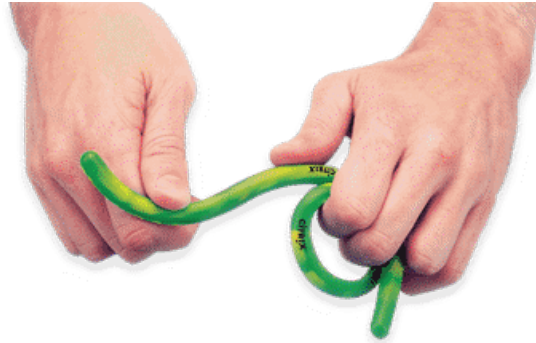

# UNL PRINT SERVICES – STRESS BALLS November 2022

<p><b>1. Emoticon Stress Ball (LSB-EM11 ARL)</b></p> <p><b>150 Pieces</b></p> <p><b>1 color</b></p> <p><b>Imprint Area: 1.5" dia</b></p>	 <p>Price includes your choice of any 1-color stock Emoticon Graphic PLUS your 1-color logo imprinted on the opposite side. One Emoticon Graphic per order</p> <p>Over 30 stock Emoticon Graphics to choose from</p>
<p><b>2. Mood Maniac Stress Reliever Wobbler Stressed (LGS-ST13 ARL)</b></p> <p><b>150 Pieces</b></p> <p><b>1 color</b></p> <p><b>Imprint area: 1" dia</b></p>	 <p>© Aritel</p>

**3. Bendeez Stress Reliever  
Stick (# 010201 Pro Inn)**

**150 Pieces**

**1 color**

**Imprint area: 5 1/2" x 3/16"**

**Get creative as you bend it into a myriad of shapes and relieve stress at the same time. A bendable is useful for physical therapy.**