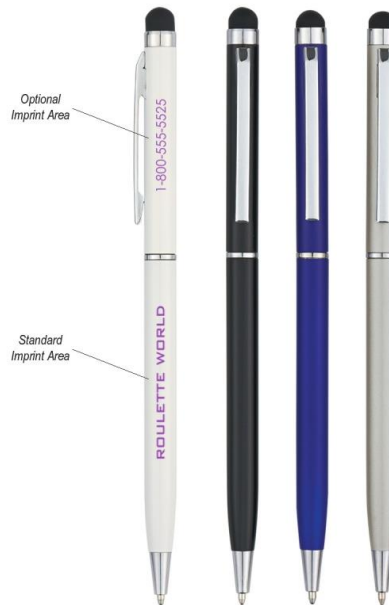

UNL Printing – Stylus Pens \$0.00-\$3.00 – 2017

1. 585 MaxGlide Click Metallic Stylus (Hub)

250 Pieces - \$0.98 each

Setup Charge - \$15.00

Imprint Area – 1-5/8" x 1/2"

- Click retractable with stylus patented MaxGlide hybrid ink
- Metallic jewel tones with brushed silver trim
- Unique textured rubber grip adds to writing ease
- Hub “enjoy writing” branded metal clip
- Shipped in cellophane sleeve

2. 337 Javalina Screen Cleaner Stylus (Hub)

250 Pieces - \$0.54 each

Setup Charge - Free

Imprint Area – 1-1/2" x 3/4"

- Multifunction upgrade to popular Javalina®
- Metallic Stylus
- Clip doubles as a handy screen cleaner
- Handy stylus tip for effortless texting and scrolling
- Guaranteed ultra-smooth writing cartridge

3. Baldwin Stylus Pen (Hit)

250 Pieces - \$2.01 each

Setup Charge - \$40.00

Imprint Area - 1-1/2" x 1/2"

- Aluminum pen with stylus
- Twist action

4. Newport Pen With Stylus (Hit)

250 Pieces - \$1.56 each

Setup Charge - \$40.00

Imprint Area - 1-1/2" x 1/2"

- Metal Pen With Stylus
- Twist Action
- Sleek and Slim Design

**5. Glade Metal
Pen/Stylus (Hit)**

100 Pieces - \$2.62 each

Setup Charge - \$40.00

Imprint Area - 1-1/2" x 5/8"

- Handy Stylus
- Twist Action
- Rubber Grip For Writing Comfort and Control